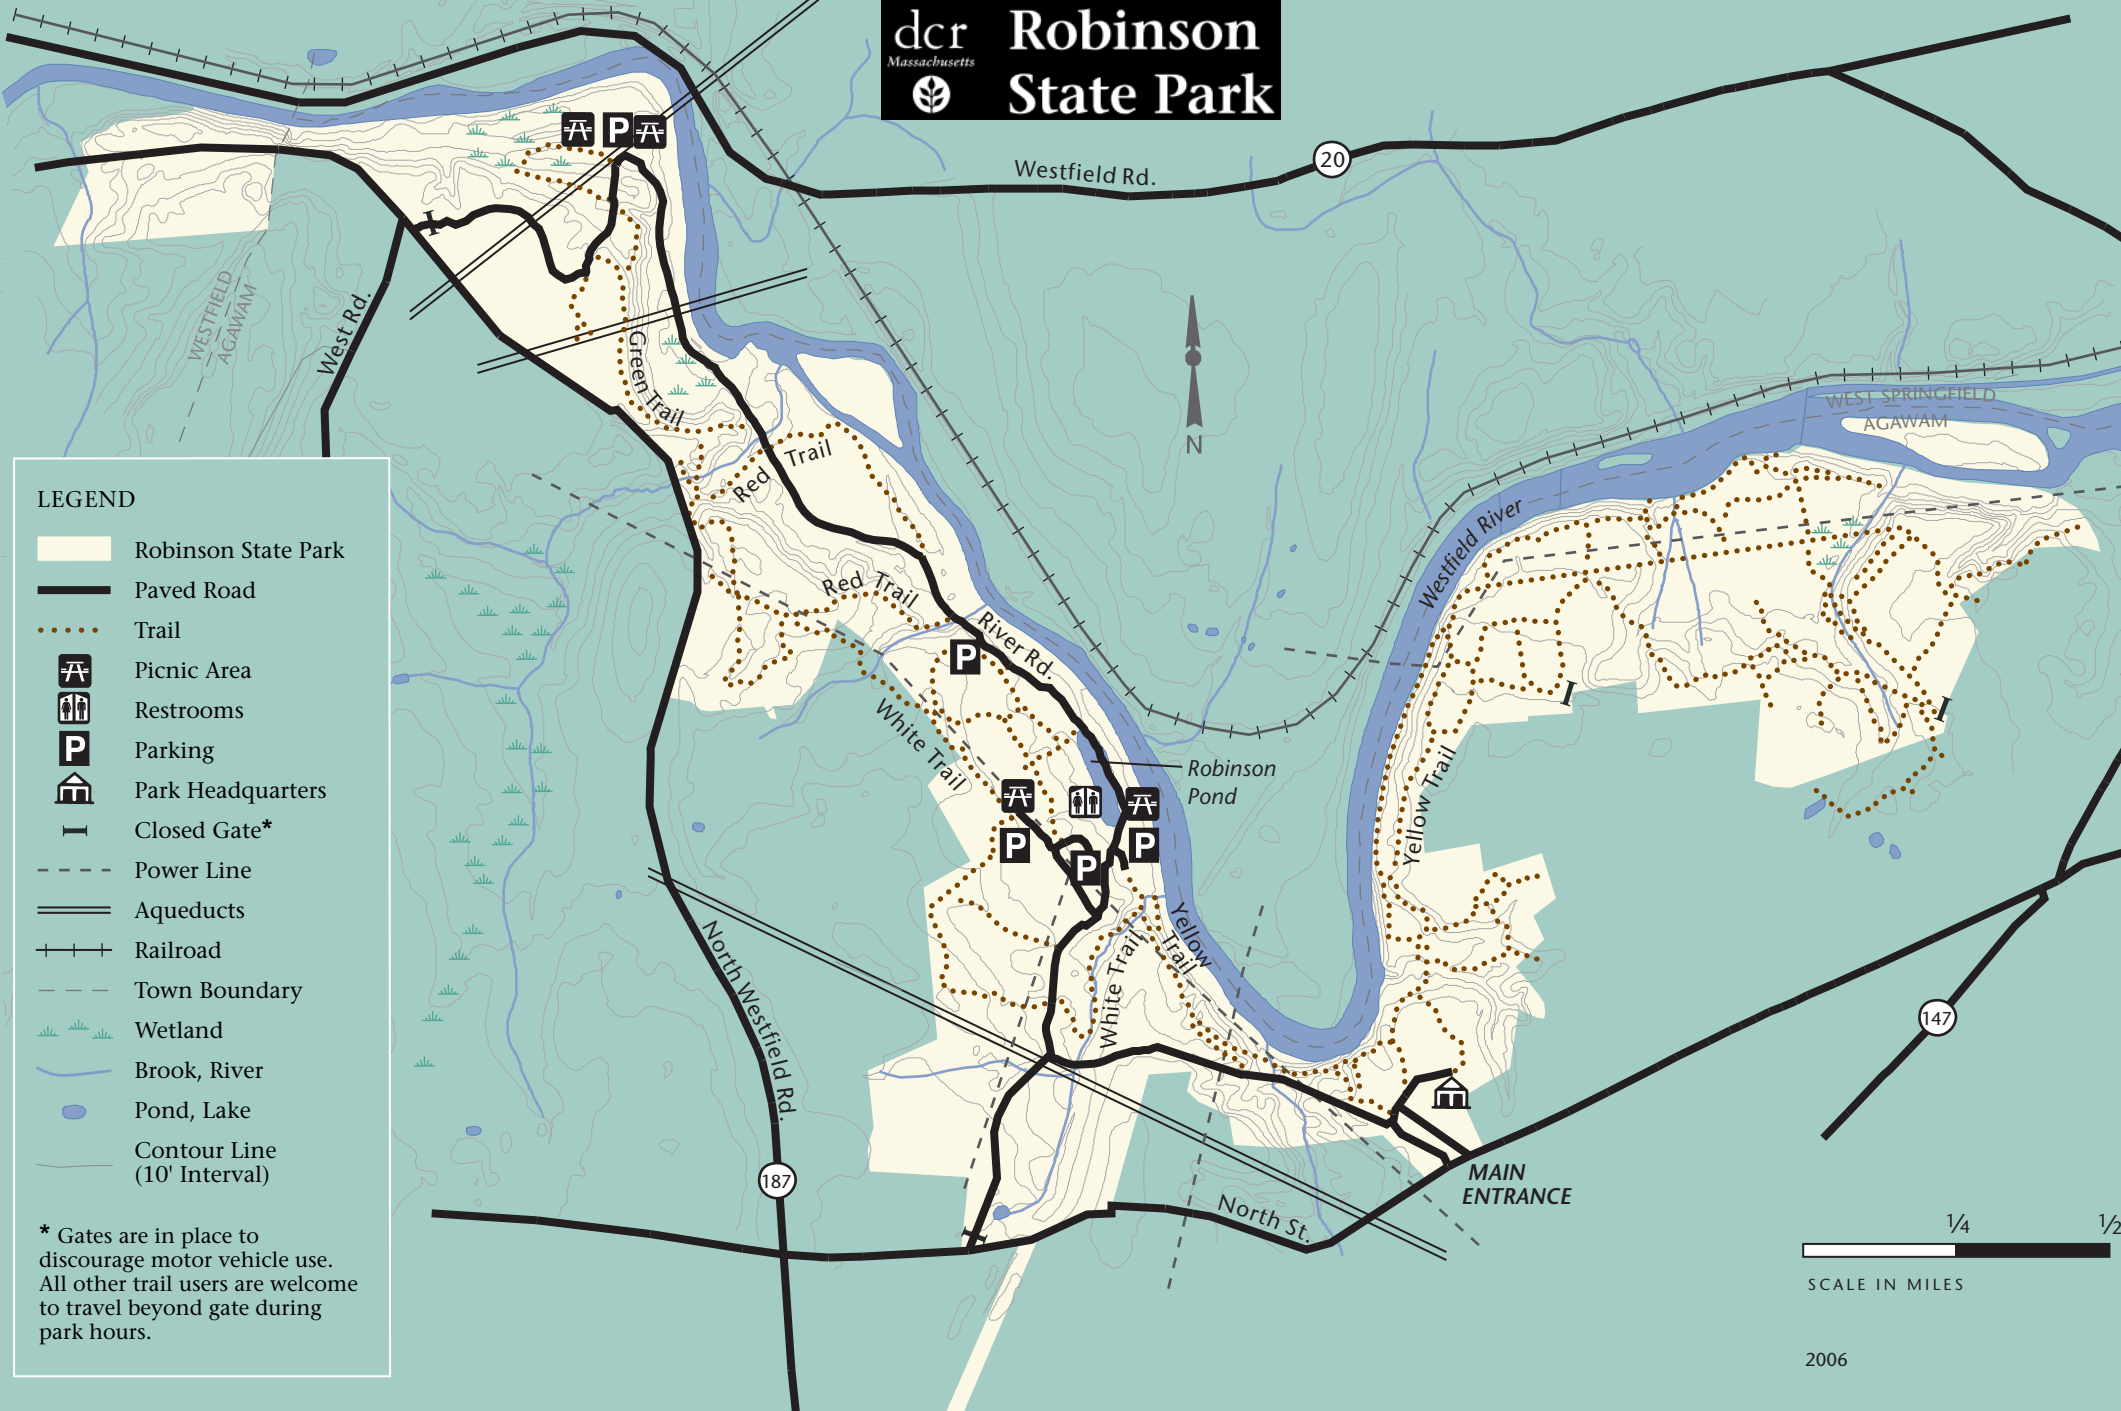

Robinson State Park

LEGEND

- Robinson State Park
- Paved Road
- Trail
- Picnic Area
- Restrooms
- Parking
- Park Headquarters
- Closed Gate*
- Power Line
- Aqueducts
- Railroad
- Town Boundary
- Wetland
- Brook, River
- Pond, Lake
- Contour Line (10' Interval)

* Gates are in place to discourage motor vehicle use. All other trail users are welcome to travel beyond gate during park hours.